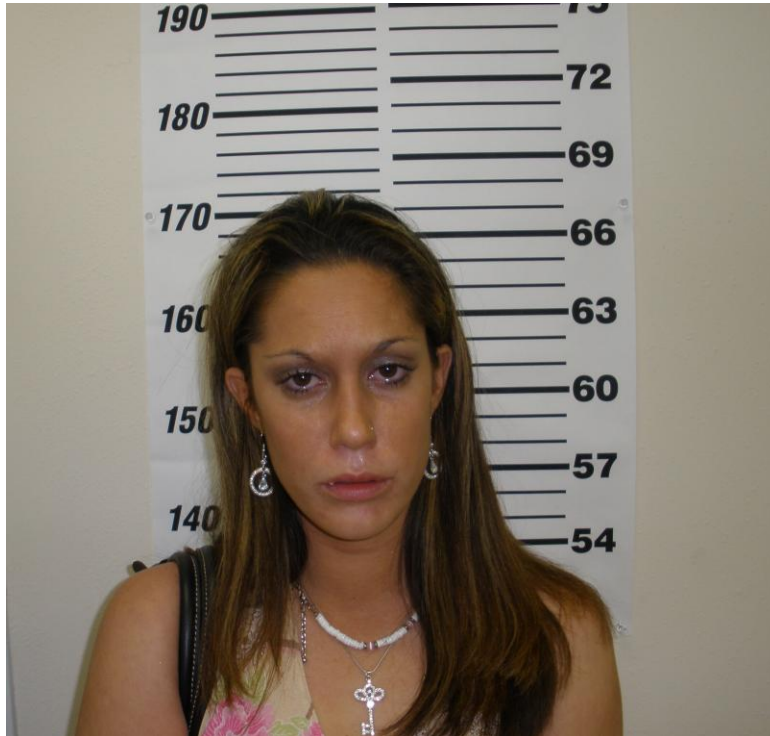

D'IBERVILLE POLICE DEPARTMENT
CRIMINAL INVESTIGATIONS DIVISION

Chief Wayne H. Payne

Rhea Bourque Kennedy