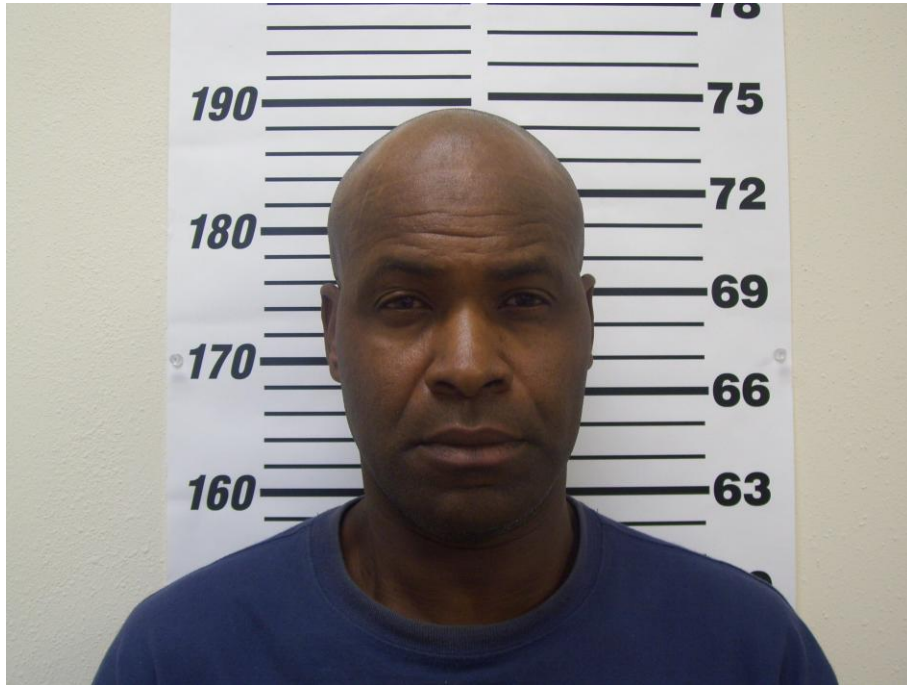

D'IBERVILLE POLICE DEPARTMENT

CRIMINAL INVESTIGATIONS DIVISION

Chief Wayne H. Payne

PRESS RELEASE

Multiple Police Agencies along the gulf coast released information on a collaborative undercover “sting” operation, targeting escort services/individuals listed on Craig’s List; who engage in prostitution activities. These agencies consisted of D’iberville Police, Biloxi Police, Gulfport Police, Ocean Springs Police, Jackson County Sheriff’s Department, Jackson County Narcotics Task Force and Harrison County Sheriff’s Office.

D'IBERVILLE POLICE DEPARTMENT
CRIMINAL INVESTIGATIONS DIVISION

Chief Wayne H. Payne

Gloria Spencer

D'IBERVILLE POLICE DEPARTMENT
CRIMINAL INVESTIGATIONS DIVISION

Chief Wayne H. Payne

Gregory Hagerty

D'IBERVILLE POLICE DEPARTMENT
CRIMINAL INVESTIGATIONS DIVISION

Chief Wayne H. Payne

Christina Wilkins

D'IBERVILLE POLICE DEPARTMENT
CRIMINAL INVESTIGATIONS DIVISION

Chief Wayne H. Payne

Daniel Foster

D'IBERVILLE POLICE DEPARTMENT
CRIMINAL INVESTIGATIONS DIVISION

Chief Wayne H. Payne

Tiffany Ely

D'IBERVILLE POLICE DEPARTMENT
CRIMINAL INVESTIGATIONS DIVISION

Chief Wayne H. Payne

Curtis Thompson

Stanley Harge

D'IBERVILLE POLICE DEPARTMENT
CRIMINAL INVESTIGATIONS DIVISION

Chief Wayne H. Payne