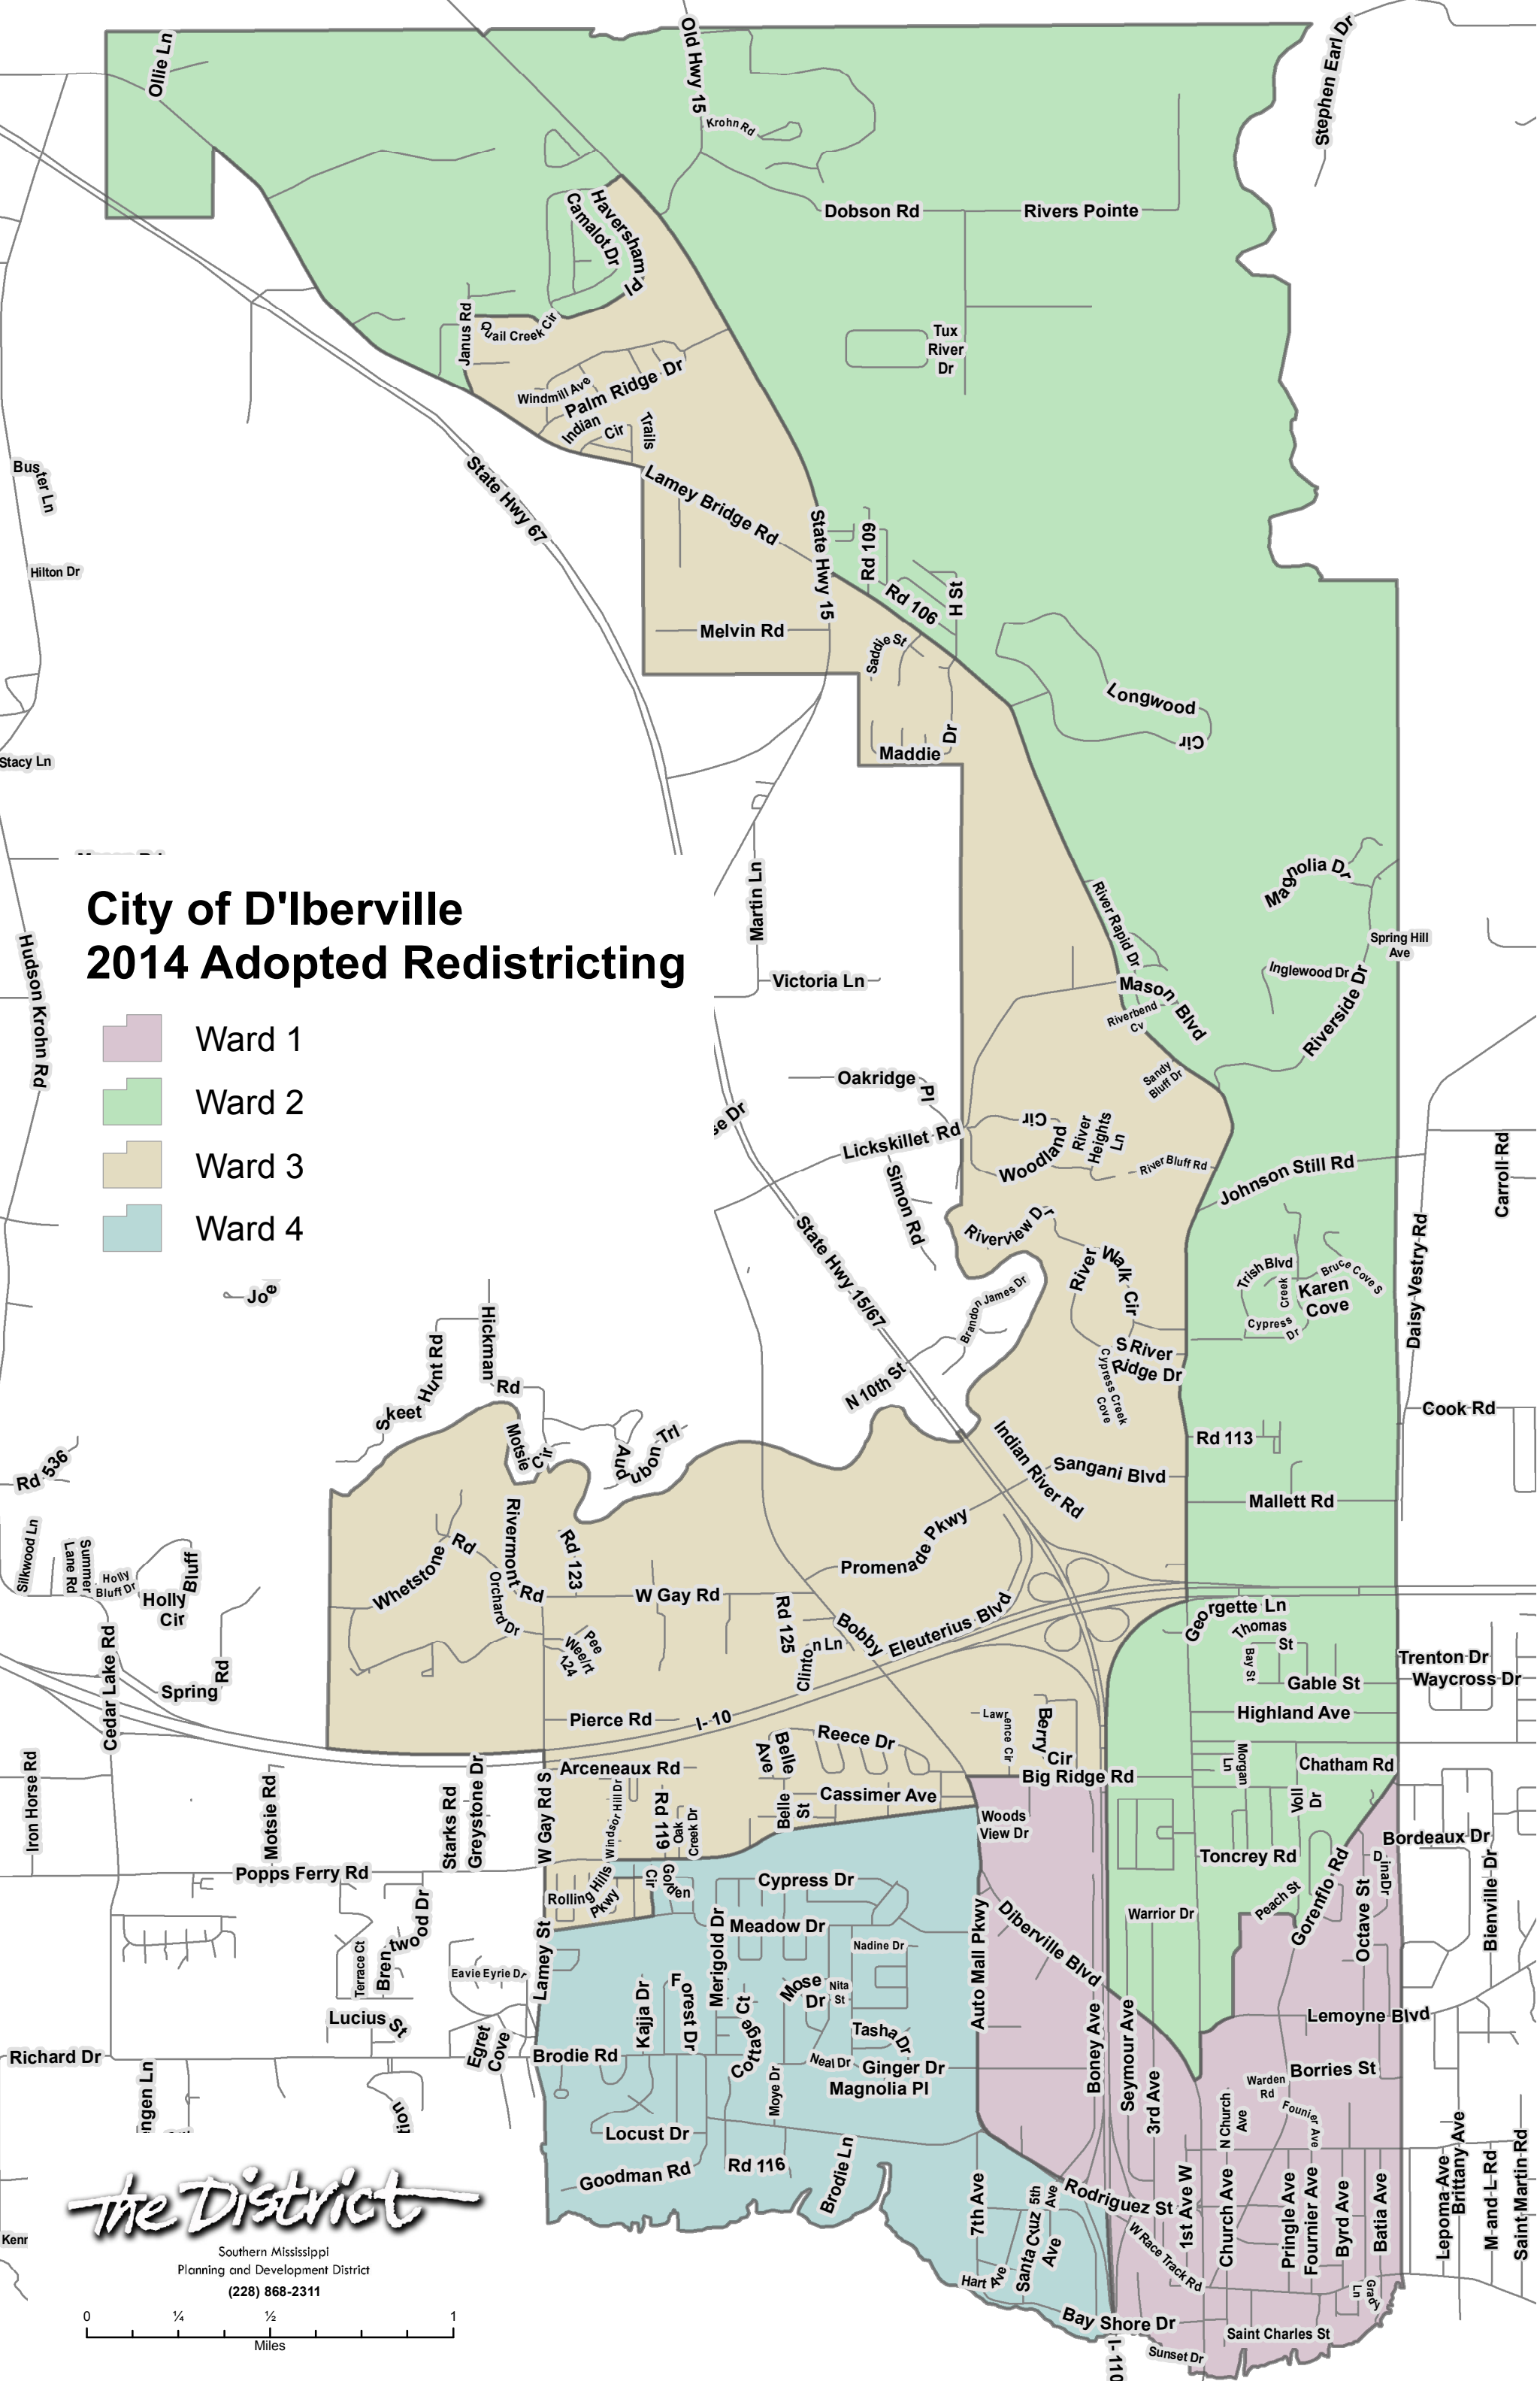

City of D'Iberville 2014 Adopted Redistricting

- Ward 1
- Ward 2
- Ward 3
- Ward 4

The District

Southern Mississippi
Planning and Development District
(228) 868-2311